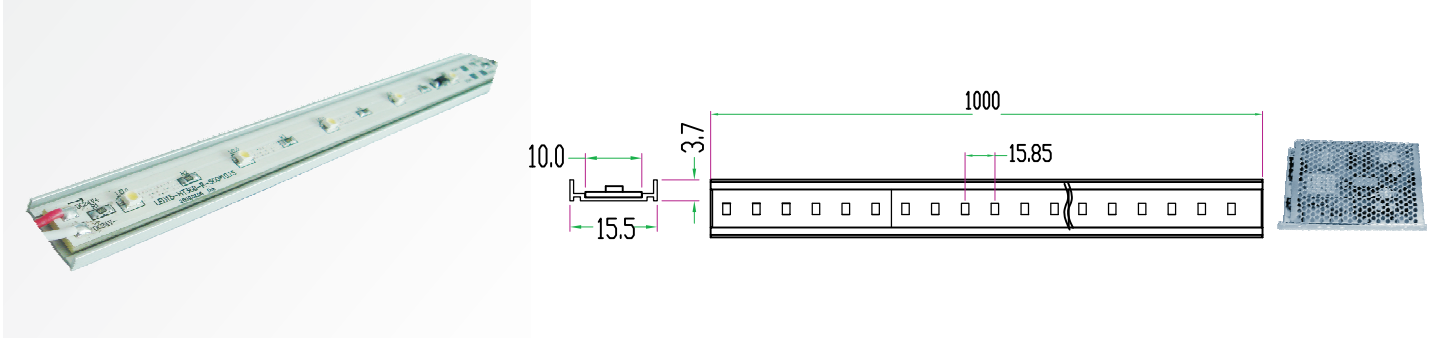

U型超薄灯条/USlim Strip

Characteristic/特点:

主要用于化妆品货架照明
 Applications: cosmetic shelf lighting
 小功率LED, 0.1W/1粒, 有126粒/米、60粒/米、100粒/米三种典型款式
 The low power has the 0.1W/ pcs, 126 LEDs/meter、60 LEDs/meter、100 LEDs/meter three kind of typical designs
 铝型材灯体, 散热好,两端内置接插件,可以无缝连接,每个回路最大可以通过电流5A, 10米
 Aluminium housing, good heat dissipation, internal plugs at both ends, seamless connection. Max 5A current per circuit. 10 meters
 24VDC 供电
 24VDC Power supply
 灯具长度可根据客户要求定制
 Lamp length can customize according to customer requirements.

Reference	Color Temperature	W	V		lm	t [h]	Wmax. [mm]	I max. [mm]	
Uslim126 1000/15W/24	2400K	15	24	120	450	50000	16	1000	40
Uslim126 1000/15W/27	2700K	15	24	120	450	50000	16	1000	40
Uslim126 1000/15W/40	4000K	15	24	120	450	50000	16	1000	40
Uslim126 1000/15W/60	6000K	15	24	120	500	50000	16	1000	40
Uslim100 1000/10W/24	2400K	10	24	120	400	50000	16	1000	40
Uslim100 1000/10W/27	2700K	10	24	120	400	50000	16	1000	40
Uslim100 1000/10W/40	4000K	10	24	120	400	50000	16	1000	40
Uslim100 1000/10W/60	6000K	10	24	120	450	50000	16	1000	40
Uslim60 1000/7W/24	2400K	7	24	120	220	50000	16	1000	40
Uslim60 1000/7W/27	2700K	7	24	120	220	50000	16	1000	40
Uslim60 1000/7W/40	4000K	7	24	120	220	50000	16	1000	40
Uslim60 1000/7W/60	6000K	7	24	120	240	50000	16	1000	40

电源/Driver:DDRVS-24V-50W

ENERGY SAVING/节能计算:

LED U型灯条15W/LED Uslim strip 15W
 15瓦替代28W T5灯管, 每只节约13W能量
 15W replace 28W T5 halogen lamp, each one can save 13W energy
 每天工作14小时, 每年工作365天。每年工作时间: 5000小时
 Assuming the working time is 14 hours per day, 365 days per year. 5000 hours per year
 每年节约: 65度电 65kwh electricity could be save each year
 减少替换次数: 2-4次 2-4 replacements could be reduced