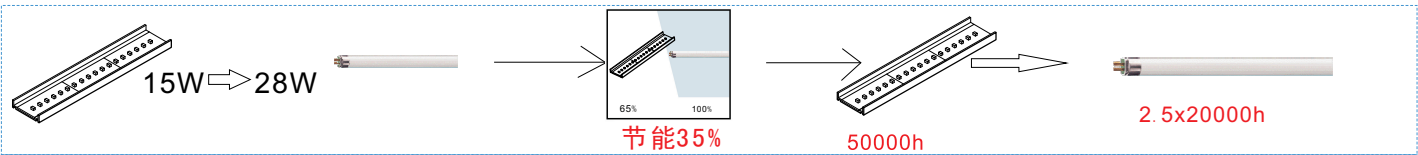

ENERGY SAVING/节能计算:

LED U型灯条15W/LED Uslim strip 15W
15瓦替代28W T5灯管, 每只节约13W能量
15W replace 28W T5 halogen lamp, each one can save 13W energy
每天工作14小时, 每年工作365天。每年工作时间: 5000小时
Assuming the working time is 14 hours per day, 365 days per year. 5000 hours per year
每年节约: 65度电 65kwh electricity could be save each year
减少替换次数: 2-4次 2-4 replacements could be reduced