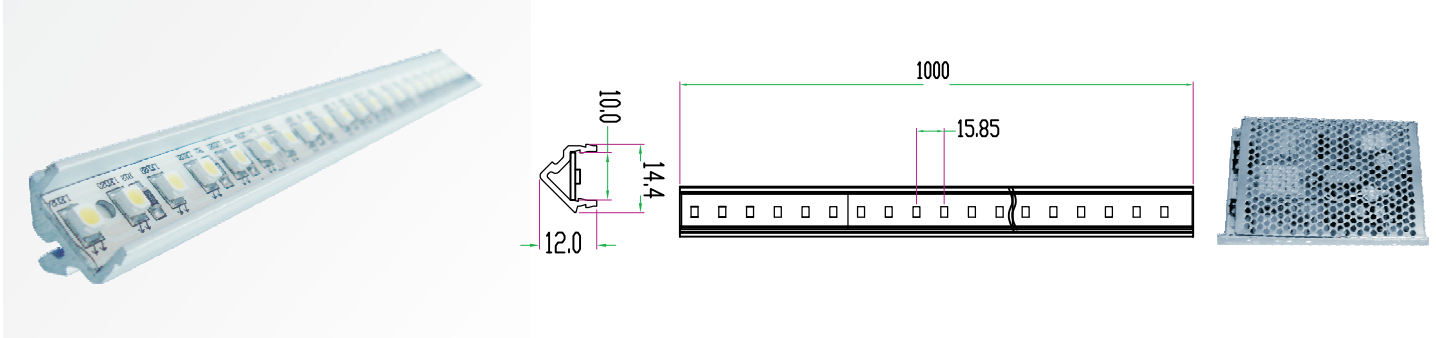

V型灯条/VSlim Strip

Characteristic/特点:

小功率LED, 0.1W1粒, 有126粒/米、60粒/米,100粒/米三种典型款式
 The low power has the 0.1W/ pcs, 126 LEDs/meter、60 LEDs/meter、100 LEDs/meter three kind of typical designs
 铝型材灯体, 散热好,两端内置接插件,可以无缝连接,每个回路最大可以通过电流5A, 10米
 Aluminium housing, good heat dissipation, internal plugs at both ends, seamless connection. Max 5A current per circuit.10 meters
 24VDC 供电
 24VDC Power supply
 可调角度,灯具长度可根据客户要求定制
 Adjustable angle ,Lamp length can customize according to customer requirements..

Reference	Color Temperature	W	V		lm	t [h]	Wmax. [mm]	I max. [mm]	
Vslim126 1000/15W/24	2400K	15	24	120	450	50000	15	1000	40
Vslim126 1000/15W/27	2700K	15	24	120	450	50000	15	1000	40
Vslim126 1000/15W/40	4000K	15	24	120	450	50000	15	1000	40
Vslim126 1000/15W/60	6000K	15	24	120	500	50000	15	1000	40
Vslim100 1000/10W/24	2400K	10	24	120	400	50000	15	1000	40
Vslim100 1000/10W/27	2700K	10	24	120	400	50000	15	1000	40
Vslim100 1000/10W/40	4000K	10	24	120	400	50000	15	1000	40
Vslim100 1000/10W/60	6000K	10	24	120	450	50000	15	1000	40
Vslim60 1000/7W/24	2400K	7	24	120	220	50000	15	1000	40
Vslim60 1000/7W/27	2700K	7	24	120	220	50000	15	1000	40
Vslim60 1000/7W/40	4000K	7	24	120	220	50000	15	1000	40
Vslim60 1000/7W/60	6000K	7	24	120	240	50000	15	1000	40

电源/Driver:DDRVS-24V-50W

ENERGY SAVING/节能计算:

LED V型灯条15W/LED Vslim strip 15W
 15瓦替代28W T5灯管, 每只节约13W能量
 15W replace 28W T5 halogen lamp, each one can save 13W energy
 每天工作14小时, 每年工作365天。每年工作时间: 5000小时
 Assuming the working time is 14hours per day, 365 days per year.5000 hours per year
 每年节约: 65度电 65kwh electricity could be save each year
 减少替换次数: 2-4次 2-4 replacements could be reduced