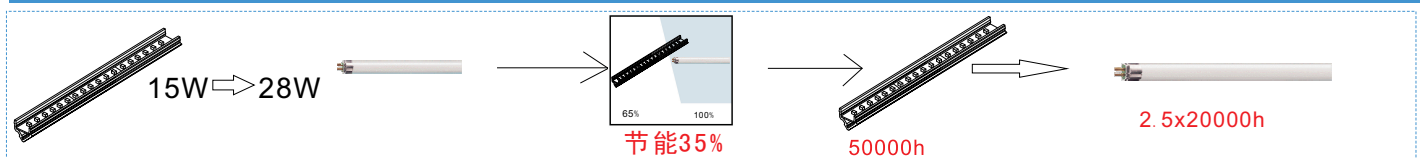

ENERGY SAVING/节能计算:

LED V型灯条15W/LED Vslim strip 15W
15瓦替代28W T5灯管, 每只节约13W能量
15W replace 28W T5 halogen lamp, each one can save 13W energy
每天工作14小时, 每年工作365天。每年工作时间: 5000小时
Assuming the working time is 14hours per day, 365 days per year.5000 hours per year
每年节约: 65度电 65kwh electricity could be save each year
减少替换次数: 2-4次 2-4 replacements could be reduced